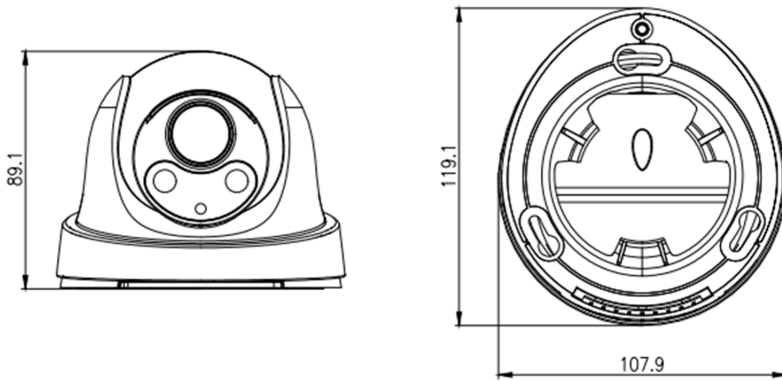

Dimensions(mm)

Accessories

Optional:

SN-CBK648
Junction Box