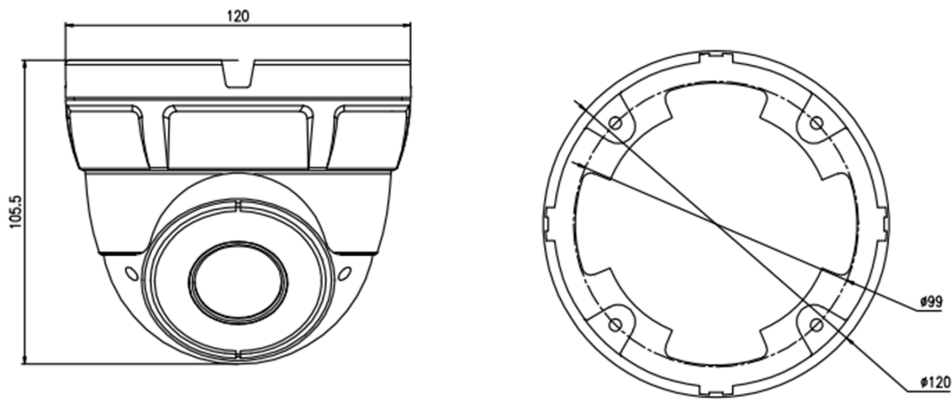

Dimensions(mm)

Accessories

Optional:

SN-BK345
Wall bracket