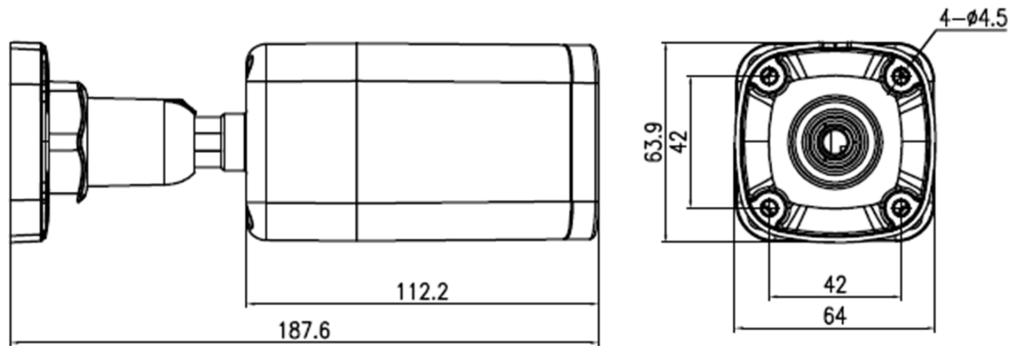

## Key Features

- 1/3" progressive scan CMOS
- 2.8mm (3.6mm optional)
- 25/30fps@4MP(2592×1520)
- Triple streams
- WDR, 3D DNR, ROI, HLC, BLC, Aisle mode, Defog
- Smart IR up to 30m
- IP67

# Specification

Camera	
Image Sensor	1/3" Progressive Scan CMOS
Effective Pixels	2592(H)×1520(V)
Electronic Shutter	1/5-1/20,000s
Min. illumination	Color: 0.05Lux @(F1.2,AGC ON) , B/W: 0Lux @(IR LED ON)
S/N Ratio	55dB
Day/Night	ICR
Wide Dynamic Range	WDR (120dB)
IR Range	Up to 30m
IR On/Off Control	Auto/ Manual
IR LEDs	24pcs
Pan/Tilt/Rotation Range	Pan: 0°~360°, Tilt: 0°~90°, Rotation: 0°~360°
Lens	
Lens Type	Fixed
Iris	Fixed Iris
Focal Length	2.8mm (3.6mm optional)
F Number	F2.0
Angle of View	100°
Focus Control	Fixed
Video	
Max. Resolution	4MP(2592×1520)
Streaming Capability	3 Streams
Stream / Frame Rate	Stream1: 2592×1520/2560×1440/2304×1296/ 1920×1080/1280×720 @25/30fps Stream2: D1/VGA/640×360/CIF/QVGA @25/30fps Stream3: VGA/CIF/QVGA @25/30fps
Bit Rate Control	CBR/VBR
Bit Rate	Stream1: 200kbps~12000kbps Stream2: 100kbps~6000kbps Stream3: 100kbps~3000kbps
Image Enhancement	HLC / BLC / Anti-shake / Defog / WDR (120dB)
White Balance	Support
Gain Control	Auto/Manual
Noise Reduction	2D/3D DNR
Smart IR	Support
Mirror	Support
Aisle Mode	Support

## Dimensions(mm)