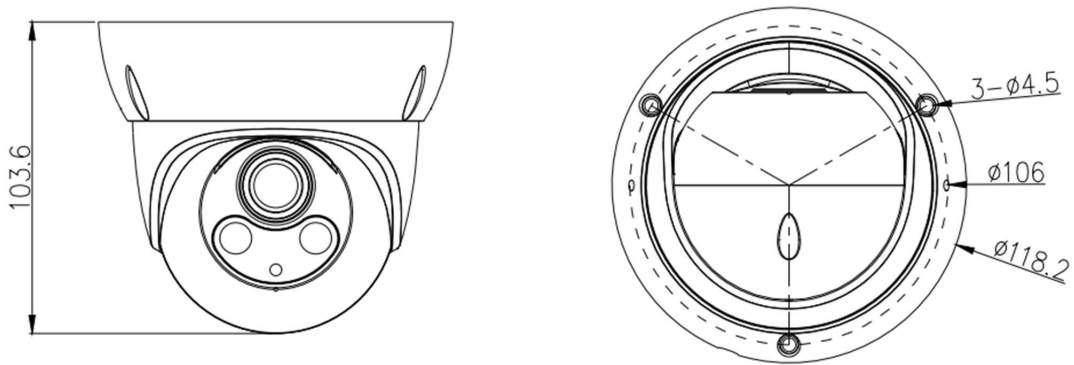

Dimensions(mm)

Accessories

Optional:

SN-CBK648
Junction Box

SN-BK345
Wall Mount