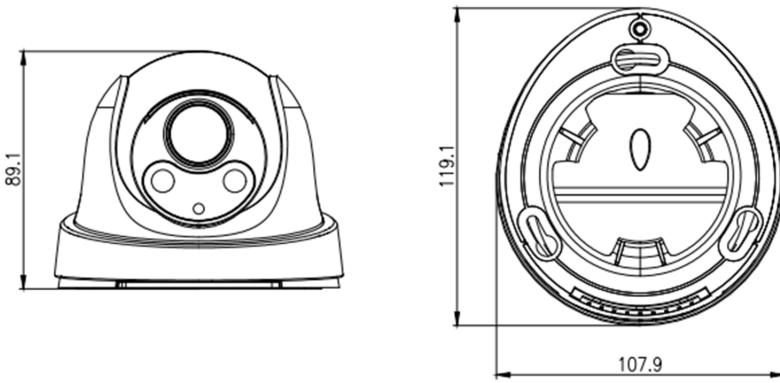

## Key Features

- 1/2.5" progressive scan CMOS
- 2.8mm (3.6mm optional)
- 30fps@4K(3840×2160)
- Triple streams
- WDR, 3D DNR, ROI, HLC, BLC, Aisle mode, Defog
- Smart IR up to 30m
- IP67

# Specification

Camera	
Image Sensor	1/2.5" Progressive Scan CMOS
Effective Pixels	3840(H)×2160(V)
Electronic Shutter	1/5-1/20,000s
Min. illumination	Color: 0.01Lux @(F1.2,AGC ON) , B/W: 0Lux @(IR LED ON)
S/N Ratio	55dB
Day/Night	ICR
Wide Dynamic Range	WDR (120dB)
IR Range	Up to 30m
IR On/Off Control	Auto/ Manual
IR LEDs	2pcs
Pan/Tilt/Rotation Range	Pan: 0°~360°, Tilt: 0°~90°, Rotation: 0°~360°
Lens	
Lens Type	Fixed
Iris	Fixed Iris
Focal Length	2.8mm (3.6mm optional)
F Number	F2.2
Angle of View	110°
Focus Control	Fixed
Video	
Max. Resolution	8MP (3840×2160)
Streaming Capability	3 Streams
Stream / Frame Rate	Stream1: 3840×2160 / 3072×2048 / 2592×1520 / 1920×1080 @25/30fps Stream2: D1 / VGA / CIF / QVGA @25/30fps Stream3: VGA / CIF / QCIF @25/30fps
Bit Rate Control	CBR/VBR
Bit Rate	Stream1: 500kbps~16Mbps Stream2: 10Kbps~6Mbps Stream3: 10Kbps~3Mbps
Image Enhancement	HLC / BLC / Anti-shake / Defog / WDR (120dB)
White Balance	Support
Gain Control	Auto/Manual
Noise Reduction	2D/3D DNR
Smart IR	Support
Mirror	Support
Aisle Mode	Support

## Dimensions(mm)