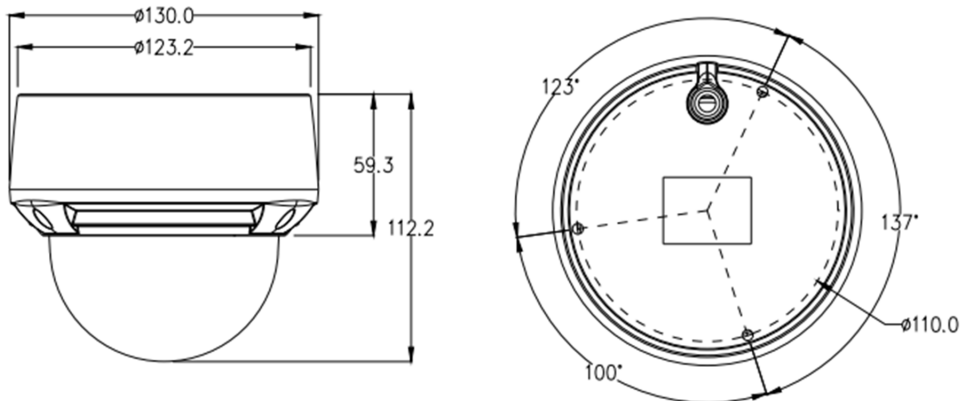

# Specification

Camera	
Image Sensor	1/3" Progressive Scan CMOS
Effective Pixels	2592(H)×1520(V)
Electronic Shutter	1/5-1/20,000s
Min. illumination	Color: 0.05Lux @(F1.2,AGC ON) , B/W: 0Lux @(IR LED ON)
S/N Ratio	55dB
Day/Night	ICR
Wide Dynamic Range	WDR (120dB)
IR Range	Up to 30m
IR On/Off Control	Auto/ Manual
IR LEDs	15pcs
Pan/Tilt/Rotation Range	Pan: 0°~355°, Tilt: 0°~80°, Rotation: 0°~355°
Lens	
Lens Type	Motorized
Iris	Fixed Iris
Focal Length	2.7~13.5mm
F Number	F1.3
Angle of View	103° ~ 34.3°
Focus Control	Motorized
Video	
Max. Resolution	4MP(2592×1520)
Streaming Capability	3 Streams
Stream / Frame Rate	Stream1: 2592×1520/2560×1440/2304×1296/ 1920×1080/1280×720 @25/30fps Stream2: D1/VGA/640×360/CIF/QVGA @25/30fps Stream3: VGA/CIF/QVGA @25/30fps
Bit Rate Control	CBR/VBR
Bit Rate	Stream1: 200kbps~12000kbps Stream2: 100kbps~6000kbps Stream3: 100kbps~3000kbps
Image Enhancement	HLC / BLC / Anti-shake / Defog / WDR (120dB)
White Balance	Support
Gain Control	Auto/Manual
Noise Reduction	2D/3D DNR
Smart IR	Support
Mirror	Support
Aisle Mode	Support

## Dimensions(mm)