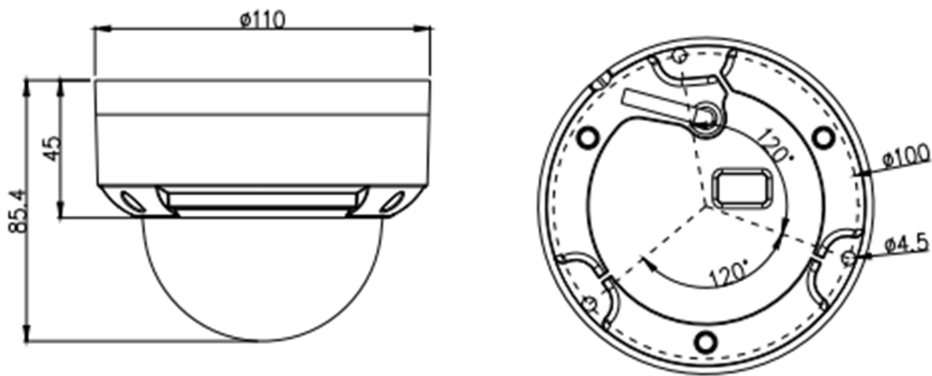

## Key Features

- 1/3" progressive scan CMOS
- 2.8mm (3.6mm optional)
- 25/30fps@4MP(2592×1520)
- Triple streams
- WDR, 3D DNR, ROI, HLC, BLC, Aisle mode, Defog
- Smart IR up to 30m
- IP67, IK10

# Specification

Camera	
Image Sensor	1/3" Progressive Scan CMOS
Effective Pixels	2592(H)×1520(V)
Electronic Shutter	1/5-1/20,000s
Min. illumination	Color: 0.05Lux @(F1.2,AGC ON) , B/W: 0Lux @(IR LED ON)
S/N Ratio	55dB
Day/Night	ICR
Wide Dynamic Range	WDR (120dB)
IR Range	Up to 30m
IR On/Off Control	Auto/ Manual
IR LEDs	2pcs
Pan/Tilt/Rotation Range	Pan:0°~350°, Tilt:0°~75°, Rotation:±90°
Lens	
Lens Type	Fixed
Iris	Fixed Iris
Focal Length	2.8mm (3.6mm optional)
F Number	F2.0
Angle of View	100°
Focus Control	Fixed
Video	
Max. Resolution	4MP(2592×1520)
Streaming Capability	3 Streams
Stream / Frame Rate	Stream1: 2592×1520/2560×1440/2304×1296/ 1920×1080/1280×720 @25/30fps Stream2: D1/VGA/640×360/CIF/QVGA @25/30fps Stream3: VGA/CIF/QVGA @25/30fps
Bit Rate Control	CBR/VBR
Bit Rate	Stream1: 200kbps~12000kbps Stream2: 100kbps~6000kbps Stream3: 100kbps~3000kbps
Image Enhancement	HLC / BLC / Anti-shake / Defog / WDR (120dB)
White Balance	Support
Gain Control	Auto/Manual
Noise Reduction	2D/3D DNR
Smart IR	Support
Mirror	Support
Aisle Mode	Support

## Dimensions(mm)