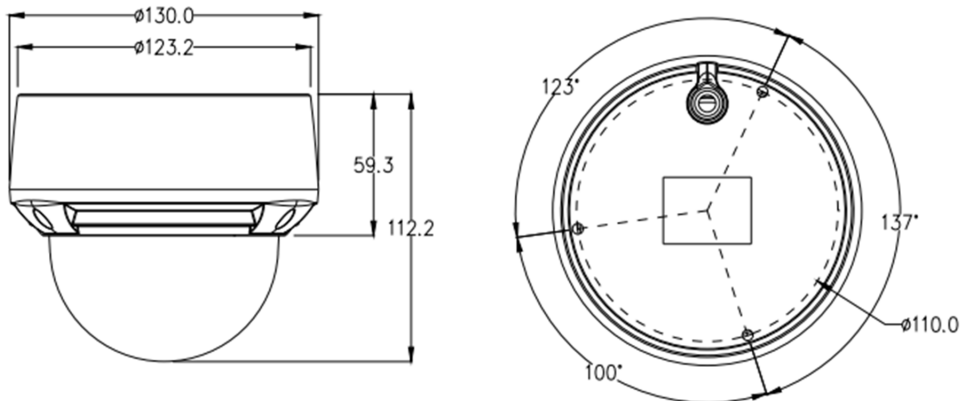

Dimensions(mm)

Accessories

Optional:

SN-CBK648
Junction Box

SN-BK345
Wall Mount