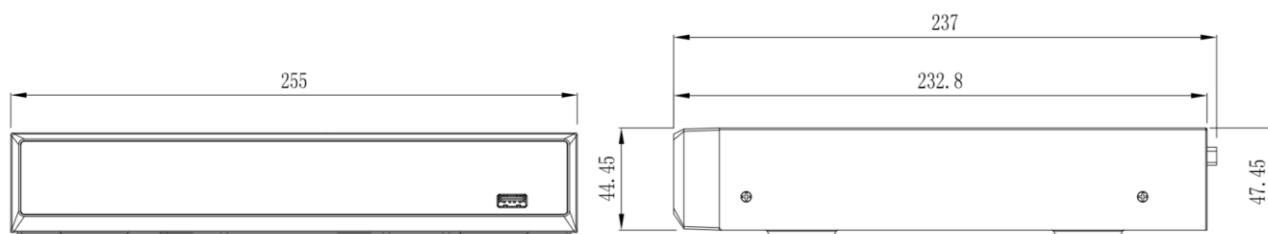

# Specification

Video Input	
IP Camera Input	4 Channel
Incoming Bandwidth	40Mbps
Outgoing Bandwidth	40Mbps
Video Output	
HDMI Output	3840×2160, 1920×1080, 1440×900, 1280×1024
VGA Output	1920×1080, 1440×900, 1280×1024
Decoding Capacity	1ch 12MP, 4ch 8MP
Dual Stream	Support
Multi-screen Display	1/4
Face Recognition	
Performance	Max 20 face pictures /sec processing
Stranger Mode	Detect strangers' faces (not in device's face database) Similarity threshold can be set manually
AI Search	Search for image by image Search image by properties
Database Management	Up to 16 face databases with 10,000 face images in total
Database Application	Every data can be applied to any channel
Trigger Events	Buzzer, Alarm Out, compare the result simultaneously, etc.
Recording	
Resolution	12MP, 8MP, 6MP, 5MP, 4MP, 3MP, 1080P, 720P, D1 etc.
Recording Mode	Manual, Schedule (Regular, Continuous), Event
Trigger Events	Motion Detection, Video Loss, Alarm in
Playback and Backup	
Sync Playback	4/1
Search Mode	Time /Date, Alarm, Picture grid, Event
Backup Mode	USB Device, Network

Network	
Interface	1 RJ-45 port (10/100Mbps)
PoE	4 Ports (IEEE 802.3af), 32W
Network Function	HTTP, HTTPS, TCP/IP, IPv4, UPnP, UDP, RTSP, SMTP, NTP, DNS, DHCP, P2P, IP Filter, DDNS, 802.1X, SNMP, 3G/4G, PPPoE
Remote Users	8 users
Smart Phone	iPhone, iPad, Android
Interoperability	ONVIF, SDK
Storage	
HDD	1 SATA Ports, up to 12TB for each HDD
eSATA	N/A
Cloud Storage	Support
Interface	
Audio I/O	1/1
Alarm Input	4ch
Alarm Output	1ch
USB	2 ports (USB 2.0 × 1, USB3.0 × 1)
General	
Power Supply	DC48V/1.25A
Power Consumption	< 5W (without HDD)
Operating Conditions	-10 °C ~ 50 °C (14 °F ~ 122 °F)
Storage Conditions	Less than 90% RH
Certifications	CE/FCC
Dimensions	255 × 237 × 47.5mm
Net Weight	0.9kg (without HDD)

## Dimensions(mm)