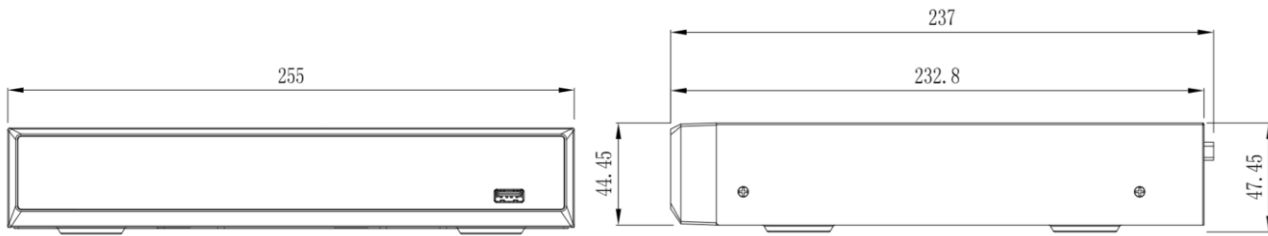

SN-NVR2608E1-P8-J

8CH 1HDD AI NVR with 8CH PoE

Key Features

- Up to 8ch IP cameras access
- Support face recognition and video encryption
- Max 20 face pictures /sec processing
- Up to 16 face databases with 10,000 face images in total
- Support attendance management
- Smart search & playback
- Simultaneous HDMI&VGA up to 4K output
- 8ch PoE Ports

Specification

Video Input	
IP Camera Input	8 Channel
Incoming Bandwidth	80Mbps
Outgoing Bandwidth	80Mbps
Video Output	
HDMI Output	3840×2160, 1920×1080, 1440×900, 1280×1024
VGA Output	1920×1080, 1440×900, 1280×1024
Decoding Capacity	1ch 12MP, 4ch 8MP, 8ch 4MP
Dual Stream	Support
Multi-screen Display	1/4/9
Face Recognition	
Performance	Max 20 face pictures /sec processing
Stranger Mode	Detect strangers' faces (not in device's face database) Similarity threshold can be set manually
AI Search	Search for image by image Search image by properties
Database Management	Up to 16 face databases with 10,000 face images in total
Database Application	Every data can be applied to any channel
Trigger Events	Buzzer, Alarm Out, compare the result simultaneously, etc.
Recording	
Resolution	12MP, 8MP, 6MP, 5MP, 4MP, 3MP, 1080P, 720P, D1 etc.
Recording Mode	Manual, Schedule (Regular, Continuous), Event
Trigger Events	Motion Detection, Video Loss, Alarm in
Playback and Backup	
Sync Playback	9/4/1
Search Mode	Time /Date, Alarm, Picture grid, Event
Backup Mode	USB Device, Network

Dimensions(mm)

Rear Panel